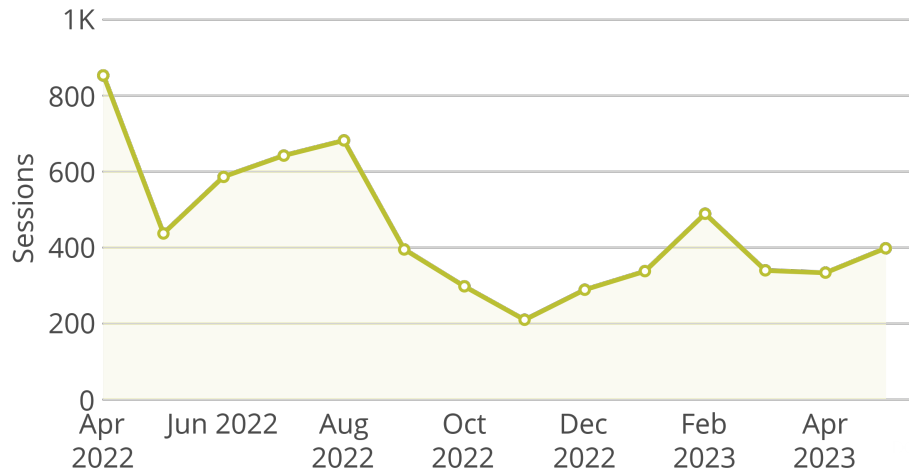

Natural Resources

DS Interactive