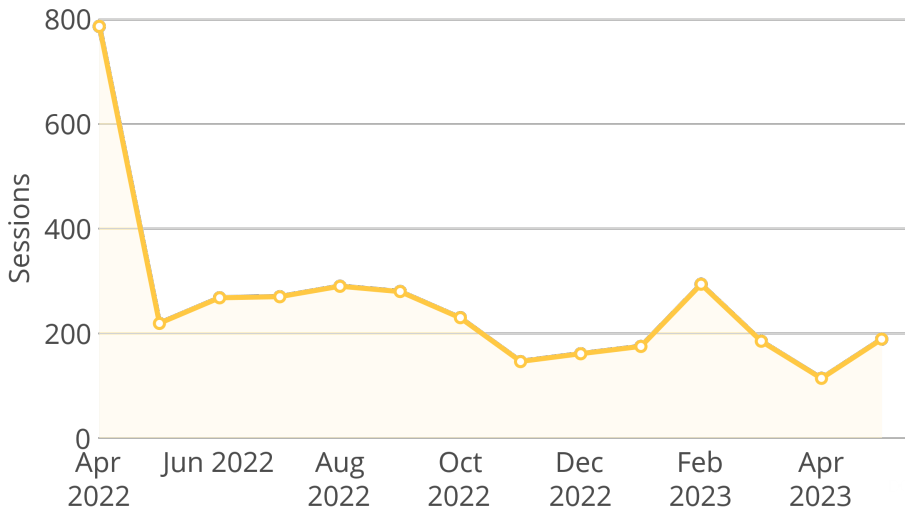

June 7, 2023

Natural Resources

Owner Nebraska OpEx Dashboard User

Controls
& Filters Period Begins is between May 1, 2021 and May 1, 2023

Average Processing Time for New Surface Water Applications

Percent of Dam Applications Approved Within 90 Days

Percent of Dam Inspections Completed By Year

Dam inspection season started in March.

NeRAIN Monthly Sessions

Natural Resources

DSS Landing Page Visits

Floodplain Interactive

Lower Platte Drought Visits

Wells MapIt Visits