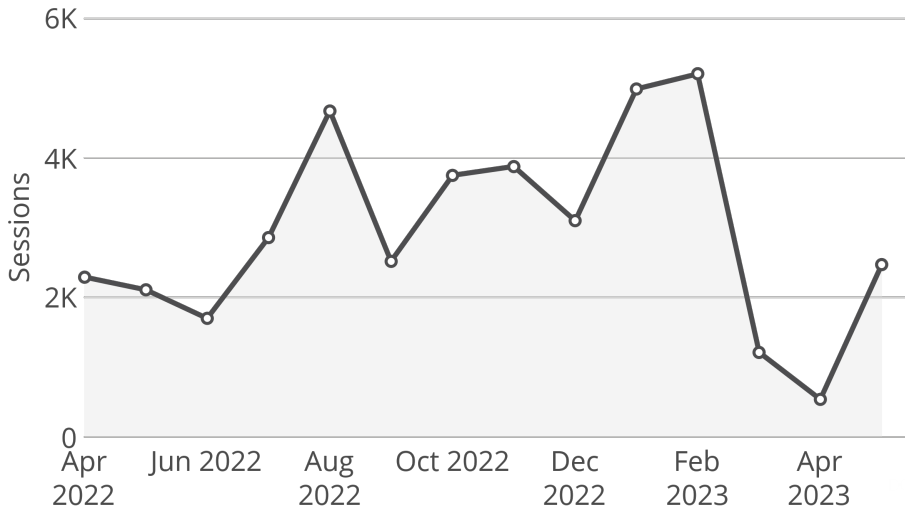

June 7, 2023

Natural Resources

Owner Nebraska OpEx Dashboard User

Controls
& Filters Period Begins is between May 1, 2021 and May 1, 2023

Average Processing Time for New Surface Water Applications

Percent of Dam Applications Approved Within 90 Days

Percent of Dam Inspections Completed By Year

Dam inspection season started in March.

NeRAIN Monthly Sessions

Natural Resources

DSS Landing Page Visits

Floodplain Interactive

Lower Platte Drought Visits

Wells MapIt Visits