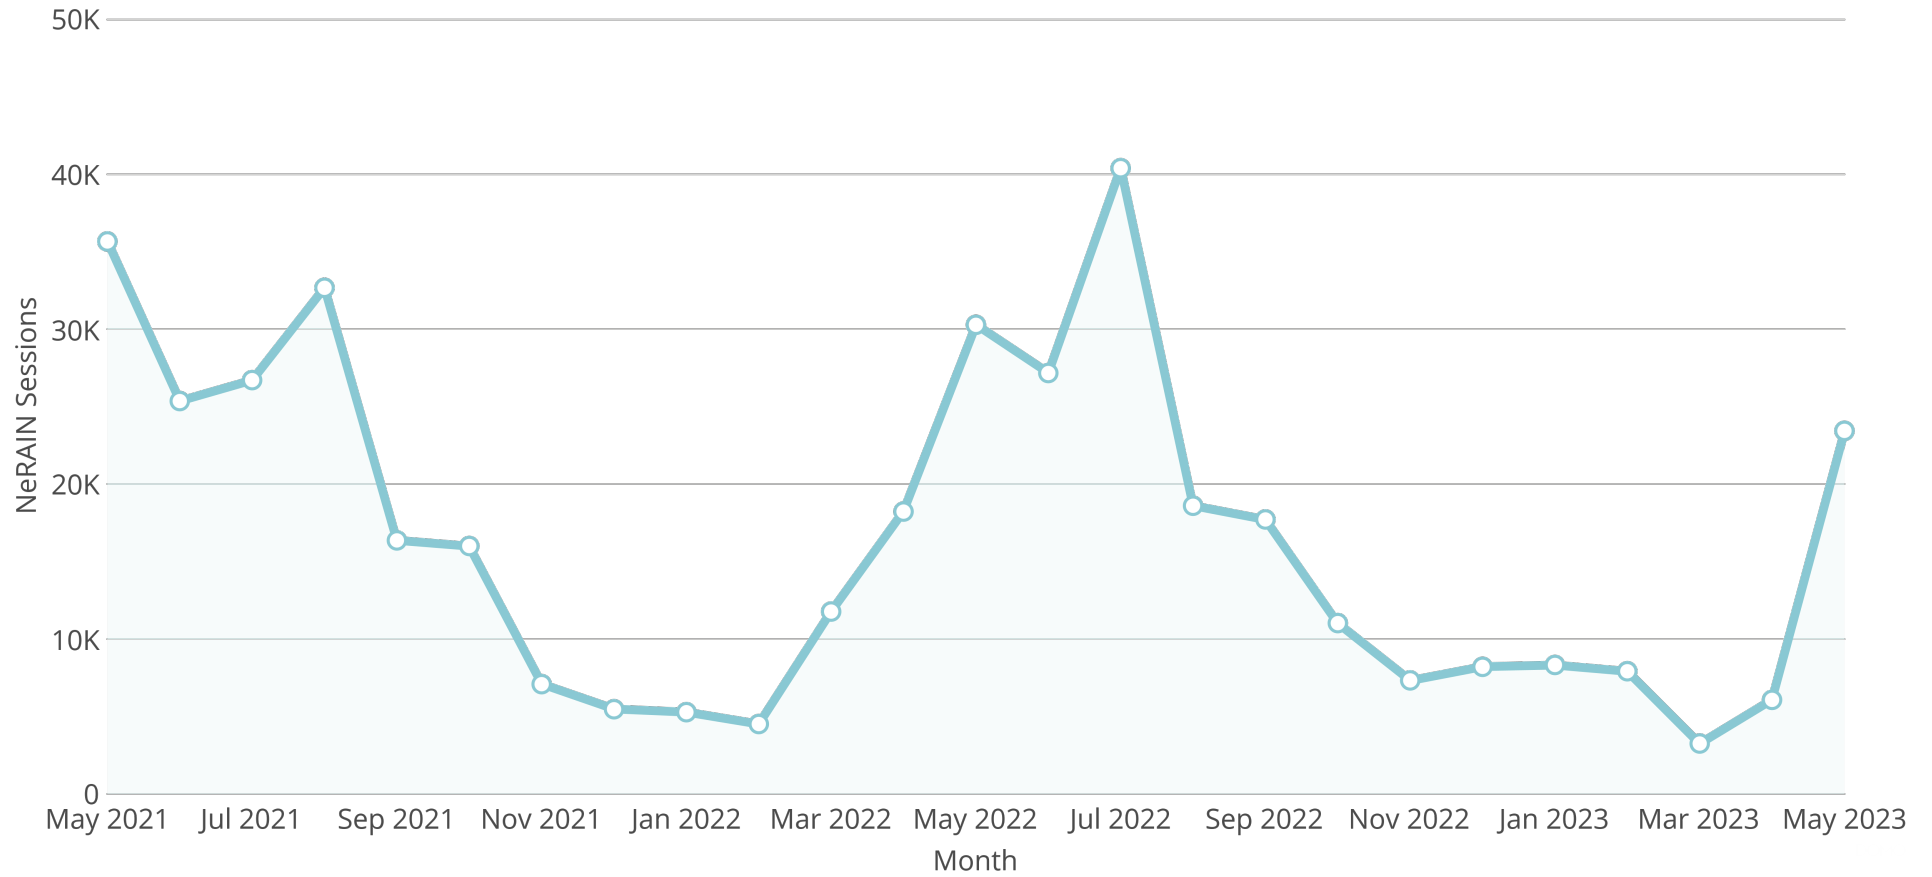

June 7, 2023

Natural Resources

Owner Nebraska OpEx Dashboard User

Controls
& Filters Period Begins is between May 1, 2021 and May 1, 2023

Average Processing Time for New Surface Water Applications

Percent of Dam Applications Approved Within 90 Days

Percent of Dam Inspections Completed By Year

Dam inspection season started in March.

NeRAIN Monthly Sessions

Natural Resources

DSS Landing Page Visits

Floodplain Interactive

Lower Platte Drought Visits

Wells MapIt Visits