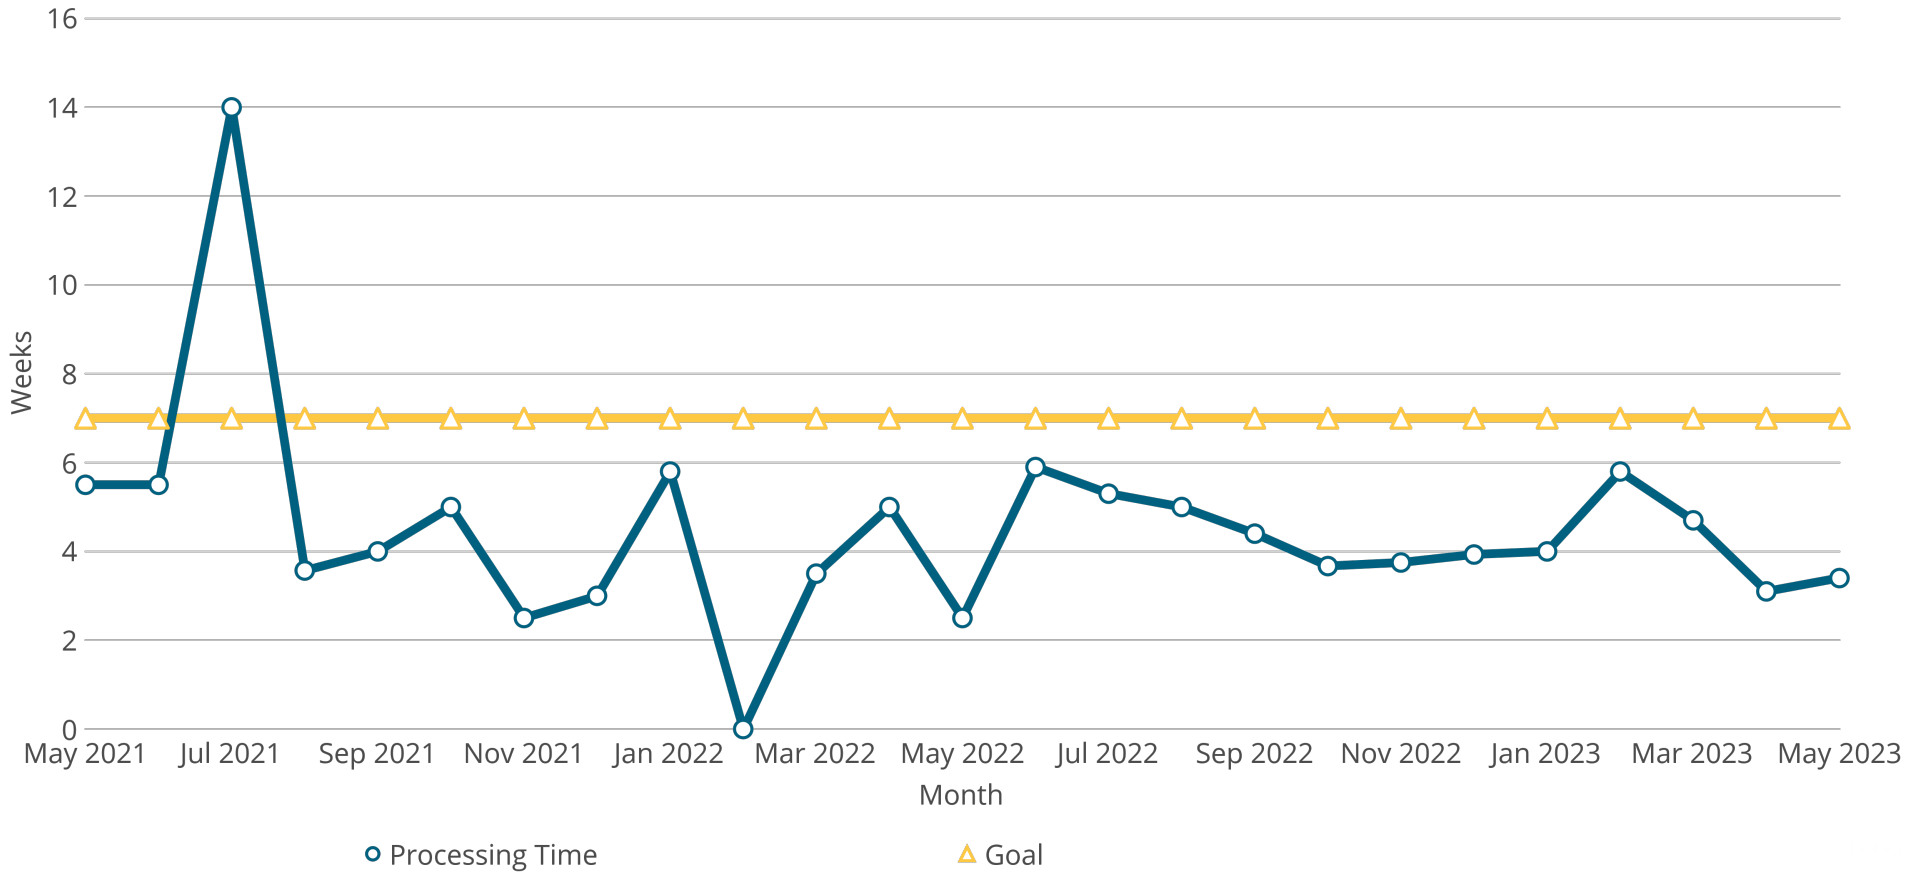

June 7, 2023

Natural Resources

Owner Nebraska OpEx Dashboard User

Controls
& Filters Period Begins is between May 1, 2021 and May 1, 2023

Average Processing Time for New Surface Water Applications

Percent of Dam Applications Approved Within 90 Days

Percent of Dam Inspections Completed By Year

Dam inspection season started in March.

NeRAIN Monthly Sessions

Natural Resources

DSS Landing Page Visits

Floodplain Interactive

Lower Platte Drought Visits

Wells MapIt Visits