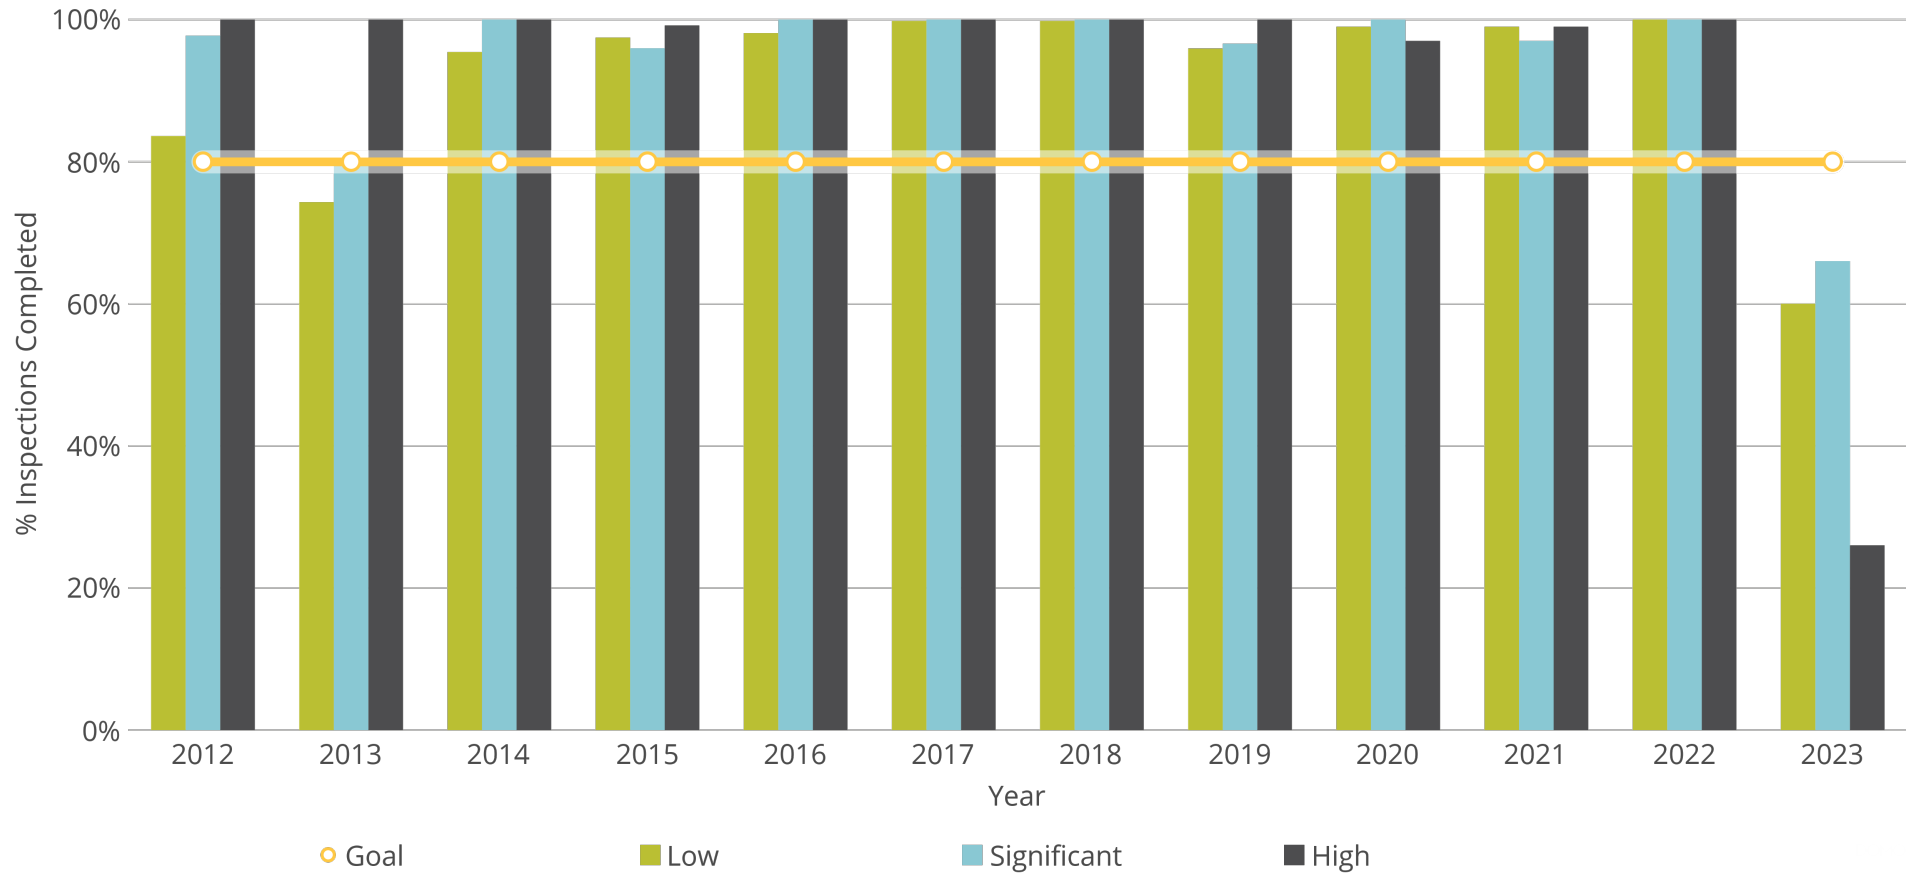

June 7, 2023

Natural Resources

Owner Nebraska OpEx Dashboard User

Controls
& Filters Period Begins is between May 1, 2021 and May 1, 2023

Average Processing Time for New Surface Water Applications

Percent of Dam Applications Approved Within 90 Days

Percent of Dam Inspections Completed By Year

Dam inspection season started in March.

NeRAIN Monthly Sessions

Natural Resources

DSS Landing Page Visits

Floodplain Interactive

Lower Platte Drought Visits

Wells MapIt Visits