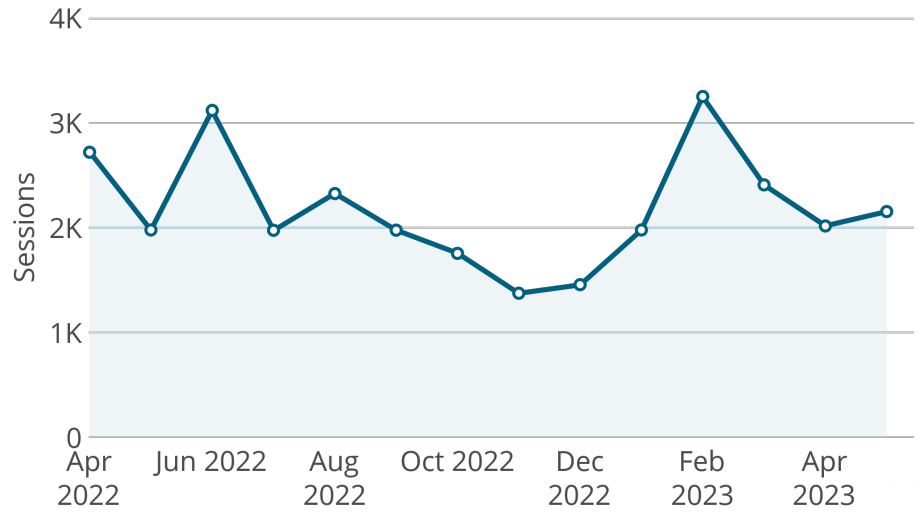

June 7, 2023

Natural Resources

Owner Nebraska OpEx Dashboard User

Controls
& Filters Period Begins is between May 1, 2021 and May 1, 2023

Average Processing Time for New Surface Water Applications

Percent of Dam Applications Approved Within 90 Days

Percent of Dam Inspections Completed By Year

Dam inspection season started in March.

NeRAIN Monthly Sessions

Natural Resources

DSS Landing Page Visits

Floodplain Interactive

Lower Platte Drought Visits

Wells MapIt Visits