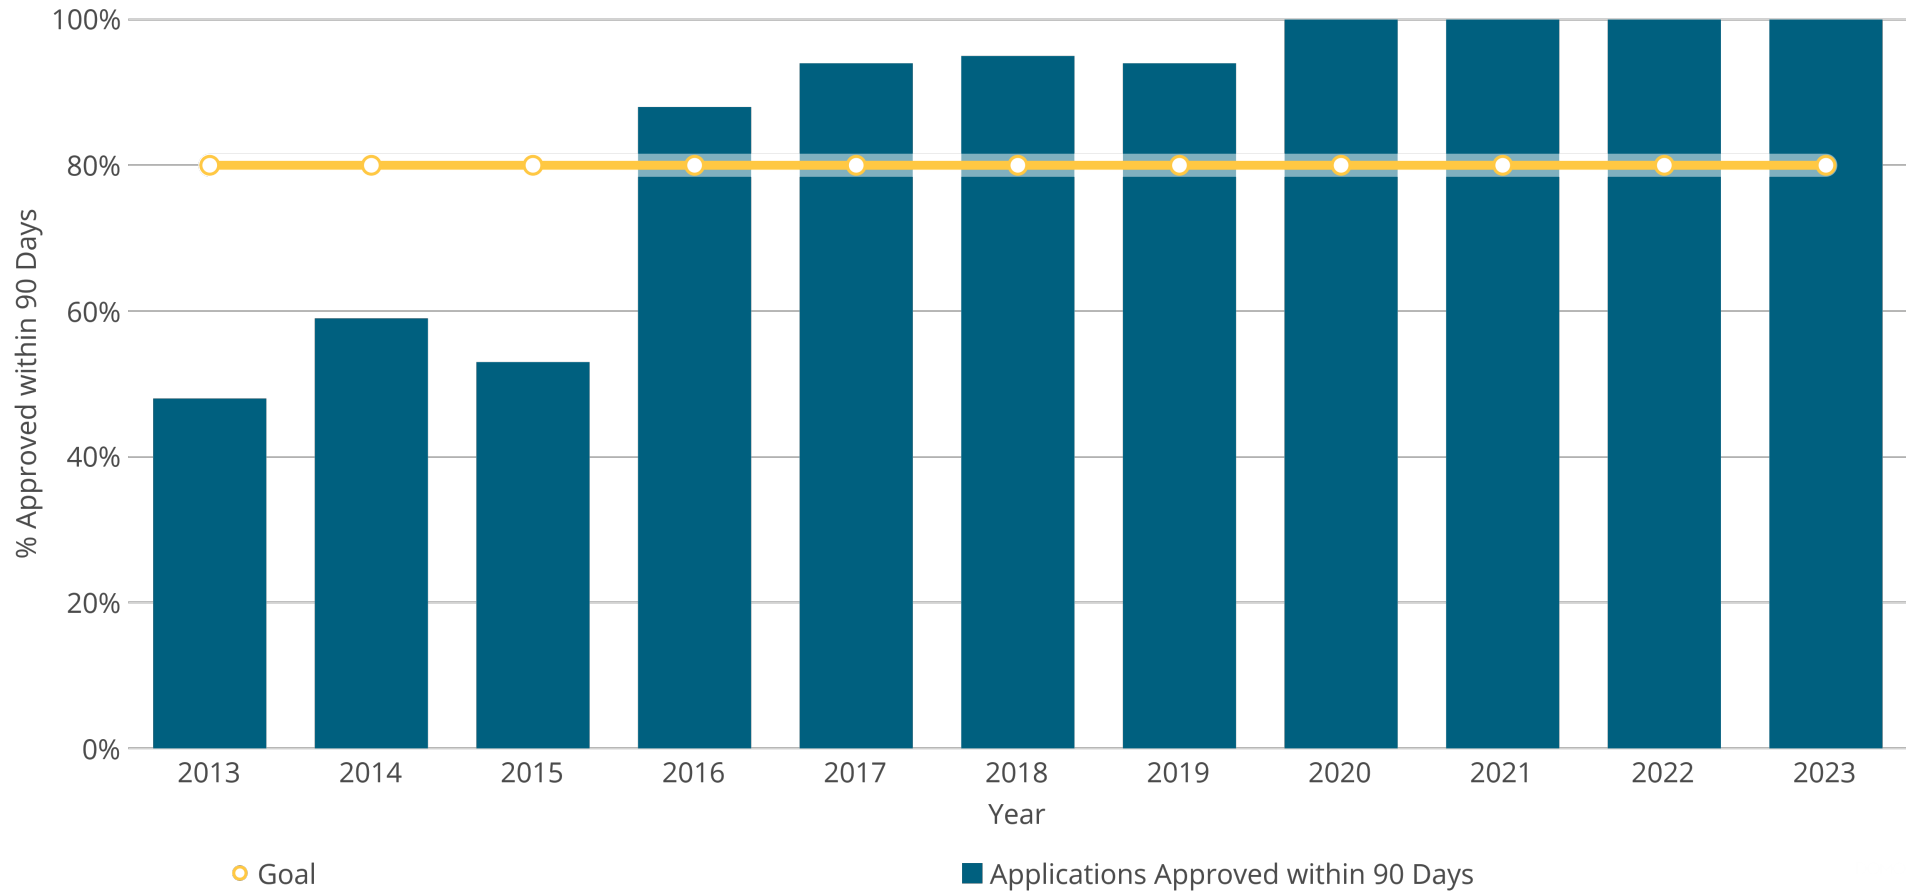

June 7, 2023

Natural Resources

Owner Nebraska OpEx Dashboard User

Controls
& Filters Period Begins is between May 1, 2021 and May 1, 2023

Average Processing Time for New Surface Water Applications

Percent of Dam Applications Approved Within 90 Days

Percent of Dam Inspections Completed By Year

Dam inspection season started in March.

NeRAIN Monthly Sessions

Natural Resources

DSS Landing Page Visits

Floodplain Interactive

Lower Platte Drought Visits

Wells MapIt Visits