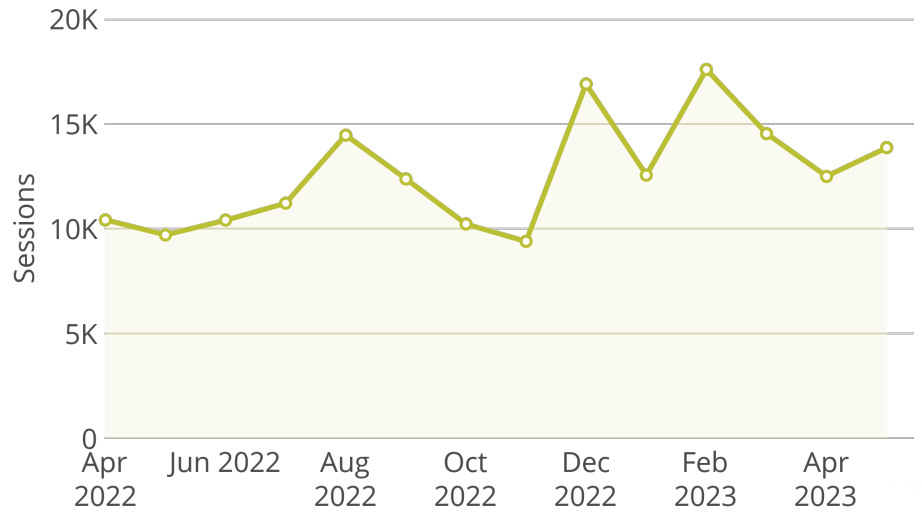

June 7, 2023

Natural Resources

Owner Nebraska OpEx Dashboard User

Controls
& Filters Period Begins is between May 1, 2021 and May 1, 2023

Average Processing Time for New Surface Water Applications

Percent of Dam Applications Approved Within 90 Days

Percent of Dam Inspections Completed By Year

Dam inspection season started in March.

NeRAIN Monthly Sessions

Natural Resources

DSS Landing Page Visits

Floodplain Interactive

Lower Platte Drought Visits

Wells MapIt Visits