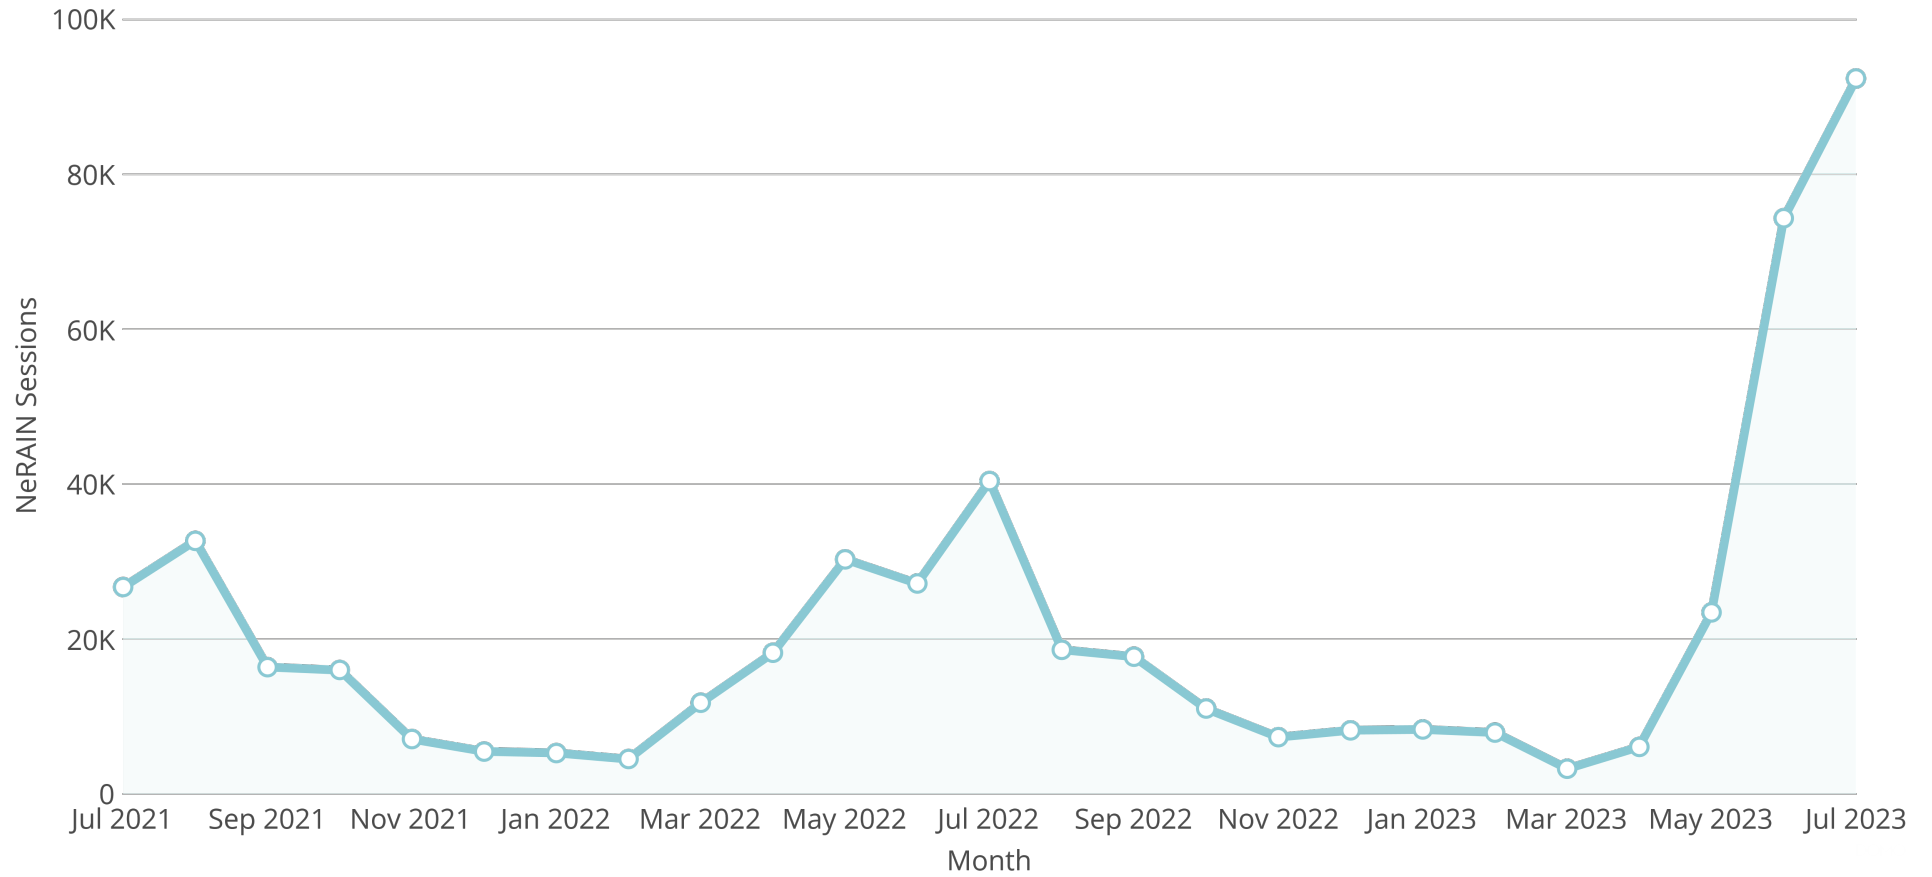

August 11, 2023

Natural Resources

Owner Nebraska OpEx Dashboard User

Controls & Filters Period Begins is between July 1, 2021 and July 1, 2023

Average Processing Time for New Surface Water Applications

Percent of Dam Applications Approved Within 90 Days

Percent of Dam Inspections Completed By Year

Dam inspection season started in March.

NeRAIN Monthly Sessions

DSS Landing Page Visits

Floodplain Interactive

Lower Platte Drought Visits

Wells MapIt Visits

Natural Resources