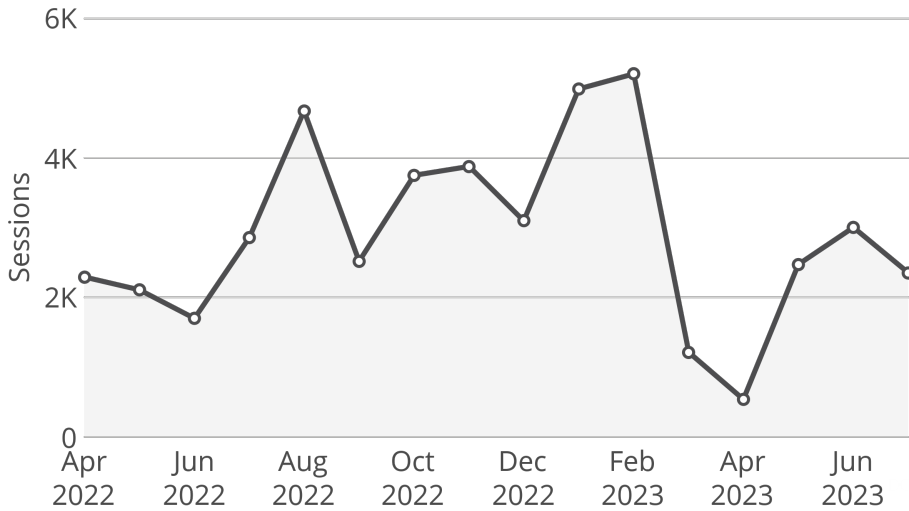

August 11, 2023

Natural Resources

Owner Nebraska OpEx Dashboard User

Controls & Filters Period Begins is between July 1, 2021 and July 1, 2023

Average Processing Time for New Surface Water Applications

Percent of Dam Applications Approved Within 90 Days

Percent of Dam Inspections Completed By Year

Dam inspection season started in March.

NeRAIN Monthly Sessions

DSS Landing Page Visits

Floodplain Interactive

Lower Platte Drought Visits

Wells MapIt Visits

Natural Resources