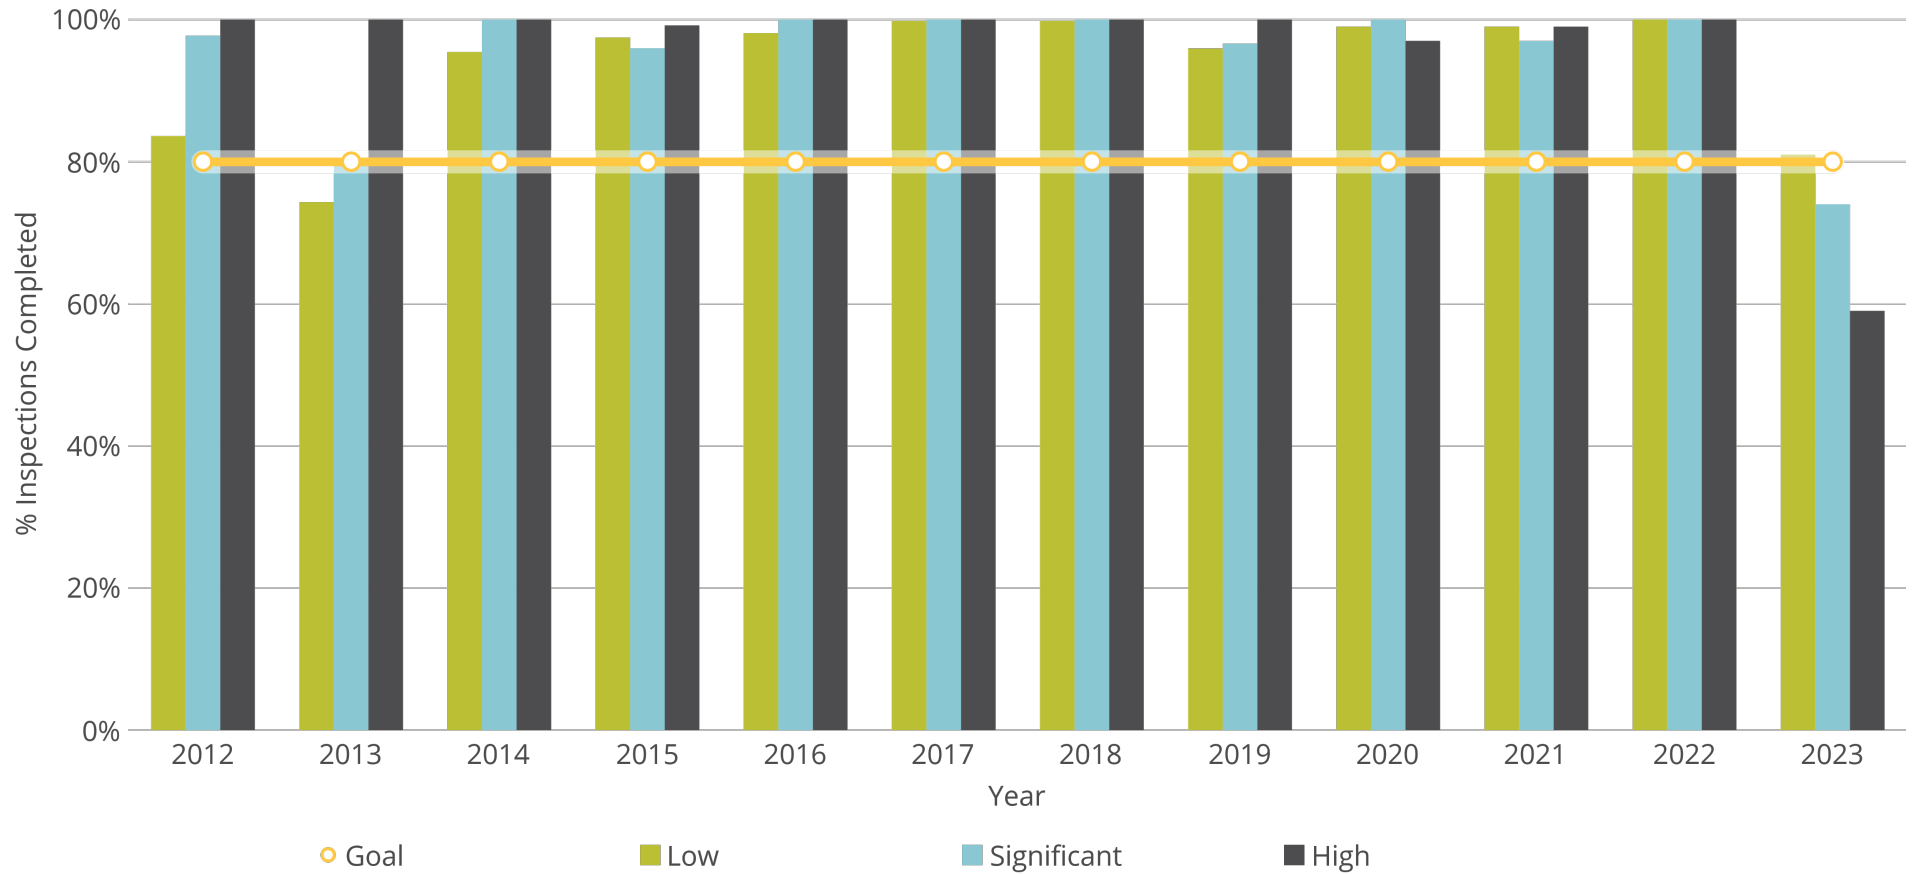

August 11, 2023

Natural Resources

Owner Nebraska OpEx Dashboard User

Controls & Filters Period Begins is between July 1, 2021 and July 1, 2023

Average Processing Time for New Surface Water Applications

Percent of Dam Applications Approved Within 90 Days

Percent of Dam Inspections Completed By Year

Dam inspection season started in March.

NeRAIN Monthly Sessions

DSS Landing Page Visits

Floodplain Interactive

Lower Platte Drought Visits

Wells MapIt Visits

Natural Resources