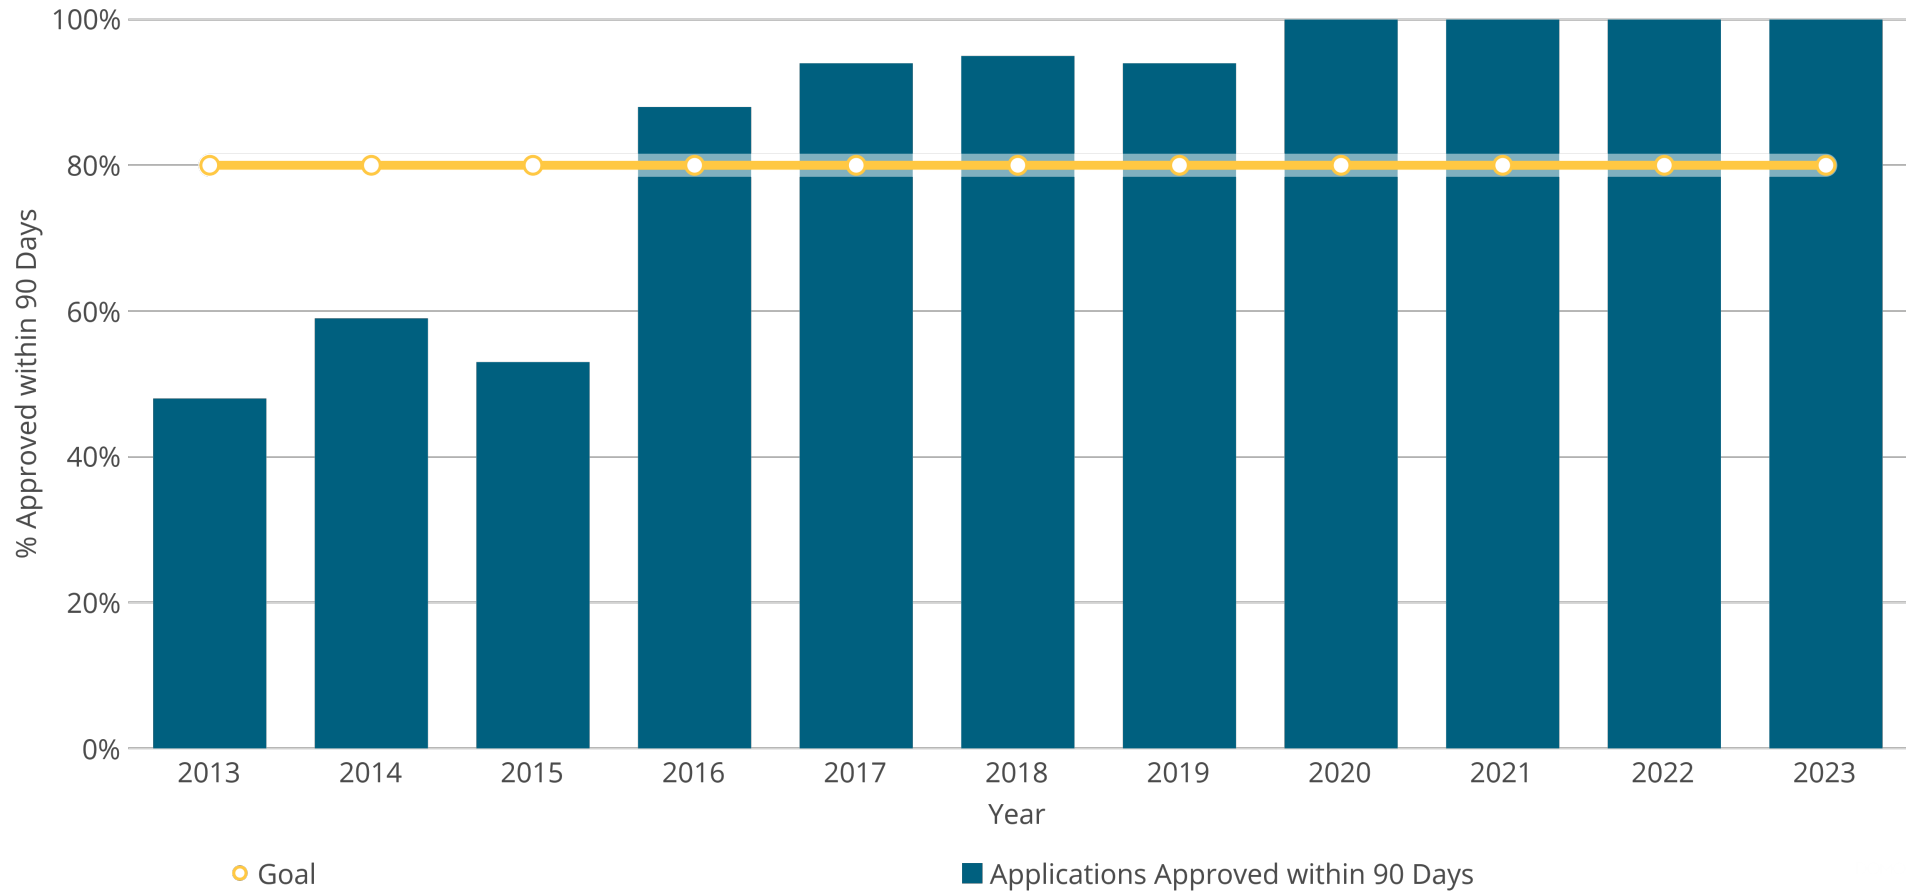

August 11, 2023

Natural Resources

Owner Nebraska OpEx Dashboard User

Controls & Filters Period Begins is between July 1, 2021 and July 1, 2023

Average Processing Time for New Surface Water Applications

Percent of Dam Applications Approved Within 90 Days

Percent of Dam Inspections Completed By Year

Dam inspection season started in March.

NeRAIN Monthly Sessions

DSS Landing Page Visits

Floodplain Interactive

Lower Platte Drought Visits

Wells MapIt Visits

Natural Resources