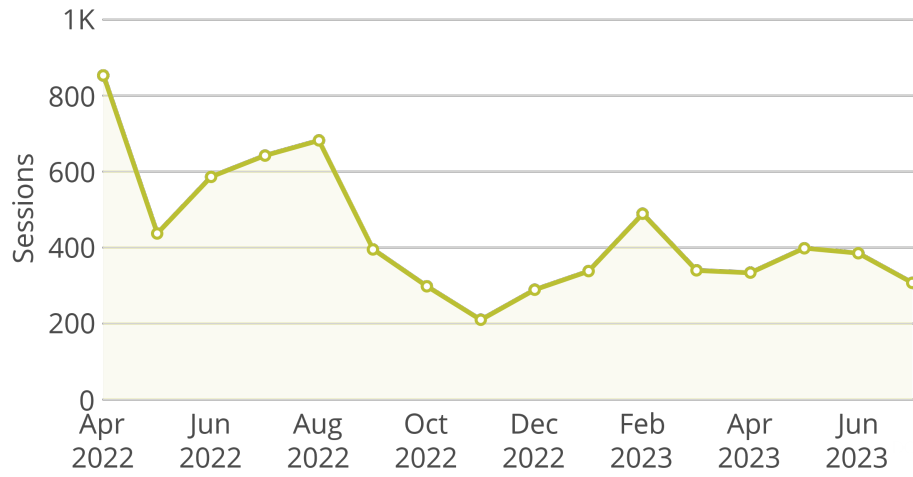

Natural Resources

DS Interactive