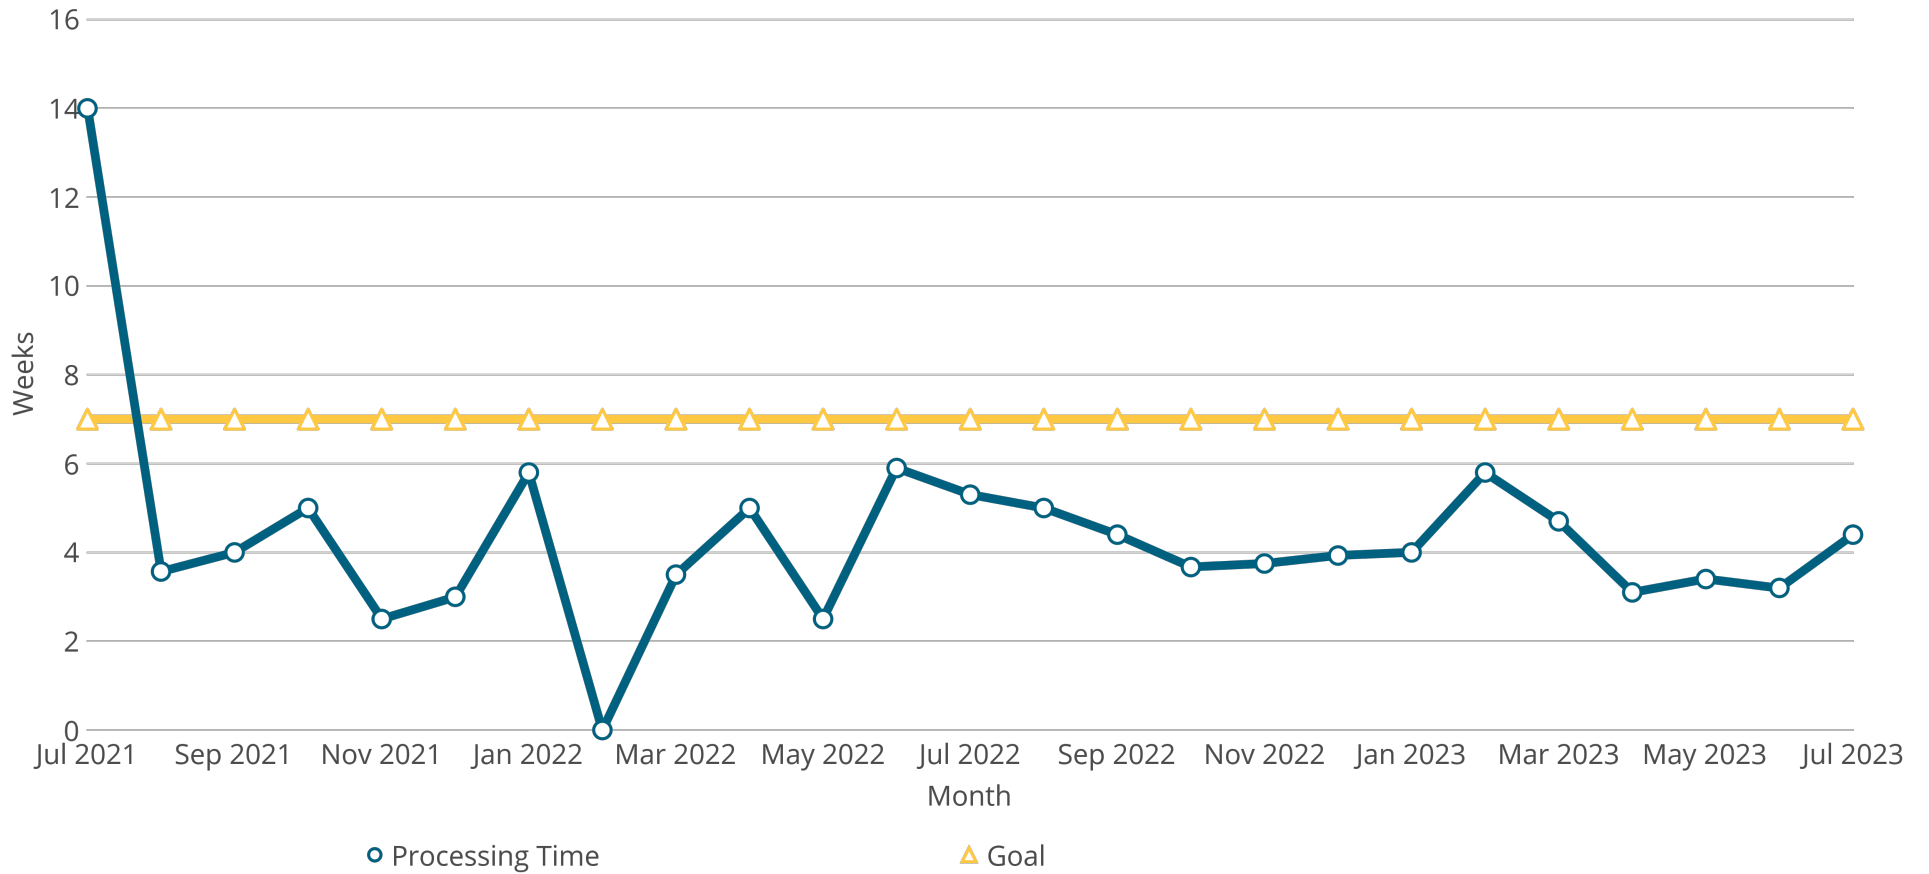

August 11, 2023

Natural Resources

Owner Nebraska OpEx Dashboard User

Controls & Filters Period Begins is between July 1, 2021 and July 1, 2023

Average Processing Time for New Surface Water Applications

Percent of Dam Applications Approved Within 90 Days

Percent of Dam Inspections Completed By Year

Dam inspection season started in March.

NeRAIN Monthly Sessions

DSS Landing Page Visits

Floodplain Interactive

Lower Platte Drought Visits

Wells MapIt Visits

Natural Resources