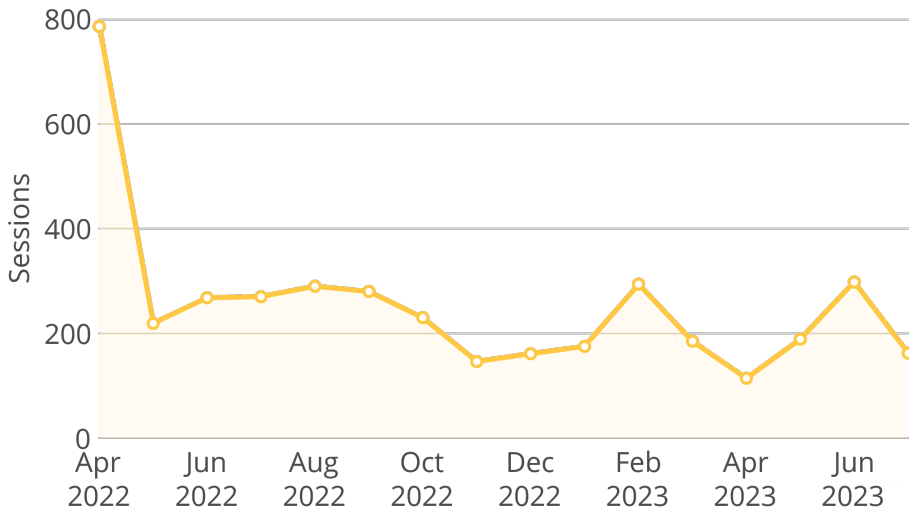

August 11, 2023

Natural Resources

Owner Nebraska OpEx Dashboard User

Controls & Filters Period Begins is between July 1, 2021 and July 1, 2023

Average Processing Time for New Surface Water Applications

Percent of Dam Applications Approved Within 90 Days

Percent of Dam Inspections Completed By Year

Dam inspection season started in March.

NeRAIN Monthly Sessions

DSS Landing Page Visits

Floodplain Interactive

Lower Platte Drought Visits

Wells MapIt Visits

Natural Resources