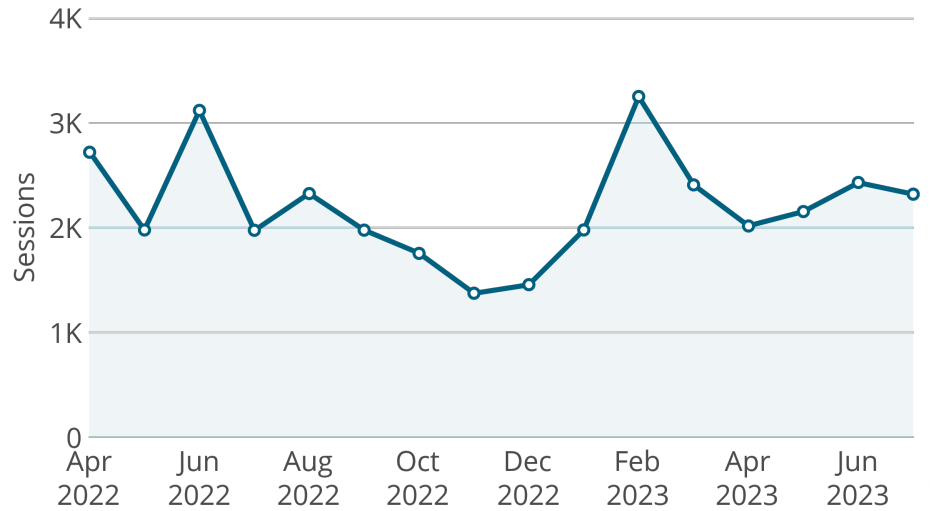

August 11, 2023

Natural Resources

Owner Nebraska OpEx Dashboard User

Controls & Filters Period Begins is between July 1, 2021 and July 1, 2023

Average Processing Time for New Surface Water Applications

Percent of Dam Applications Approved Within 90 Days

Percent of Dam Inspections Completed By Year

Dam inspection season started in March.

NeRAIN Monthly Sessions

DSS Landing Page Visits

Floodplain Interactive

Lower Platte Drought Visits

Wells MapIt Visits

Natural Resources