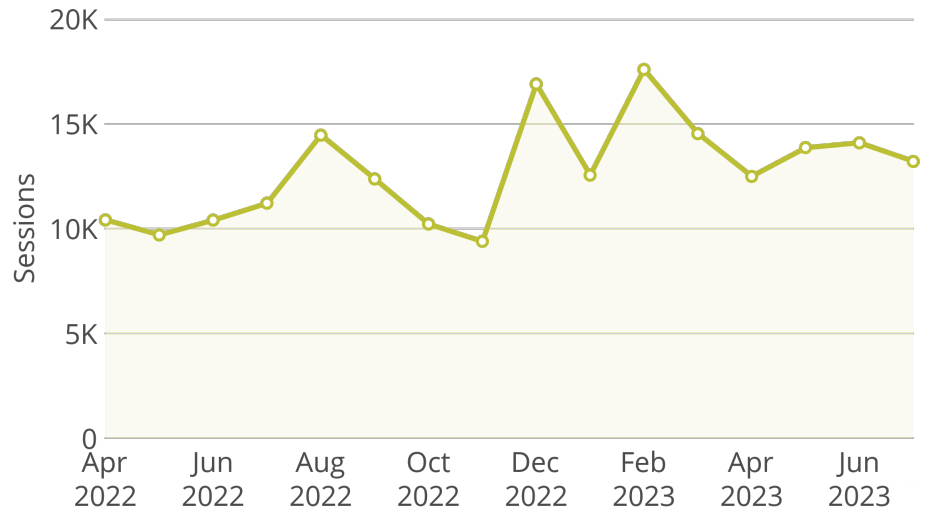

August 11, 2023

Natural Resources

Owner Nebraska OpEx Dashboard User

Controls & Filters Period Begins is between July 1, 2021 and July 1, 2023

Average Processing Time for New Surface Water Applications

Percent of Dam Applications Approved Within 90 Days

Percent of Dam Inspections Completed By Year

Dam inspection season started in March.

NeRAIN Monthly Sessions

DSS Landing Page Visits

Floodplain Interactive

Lower Platte Drought Visits

Wells MapIt Visits

Natural Resources